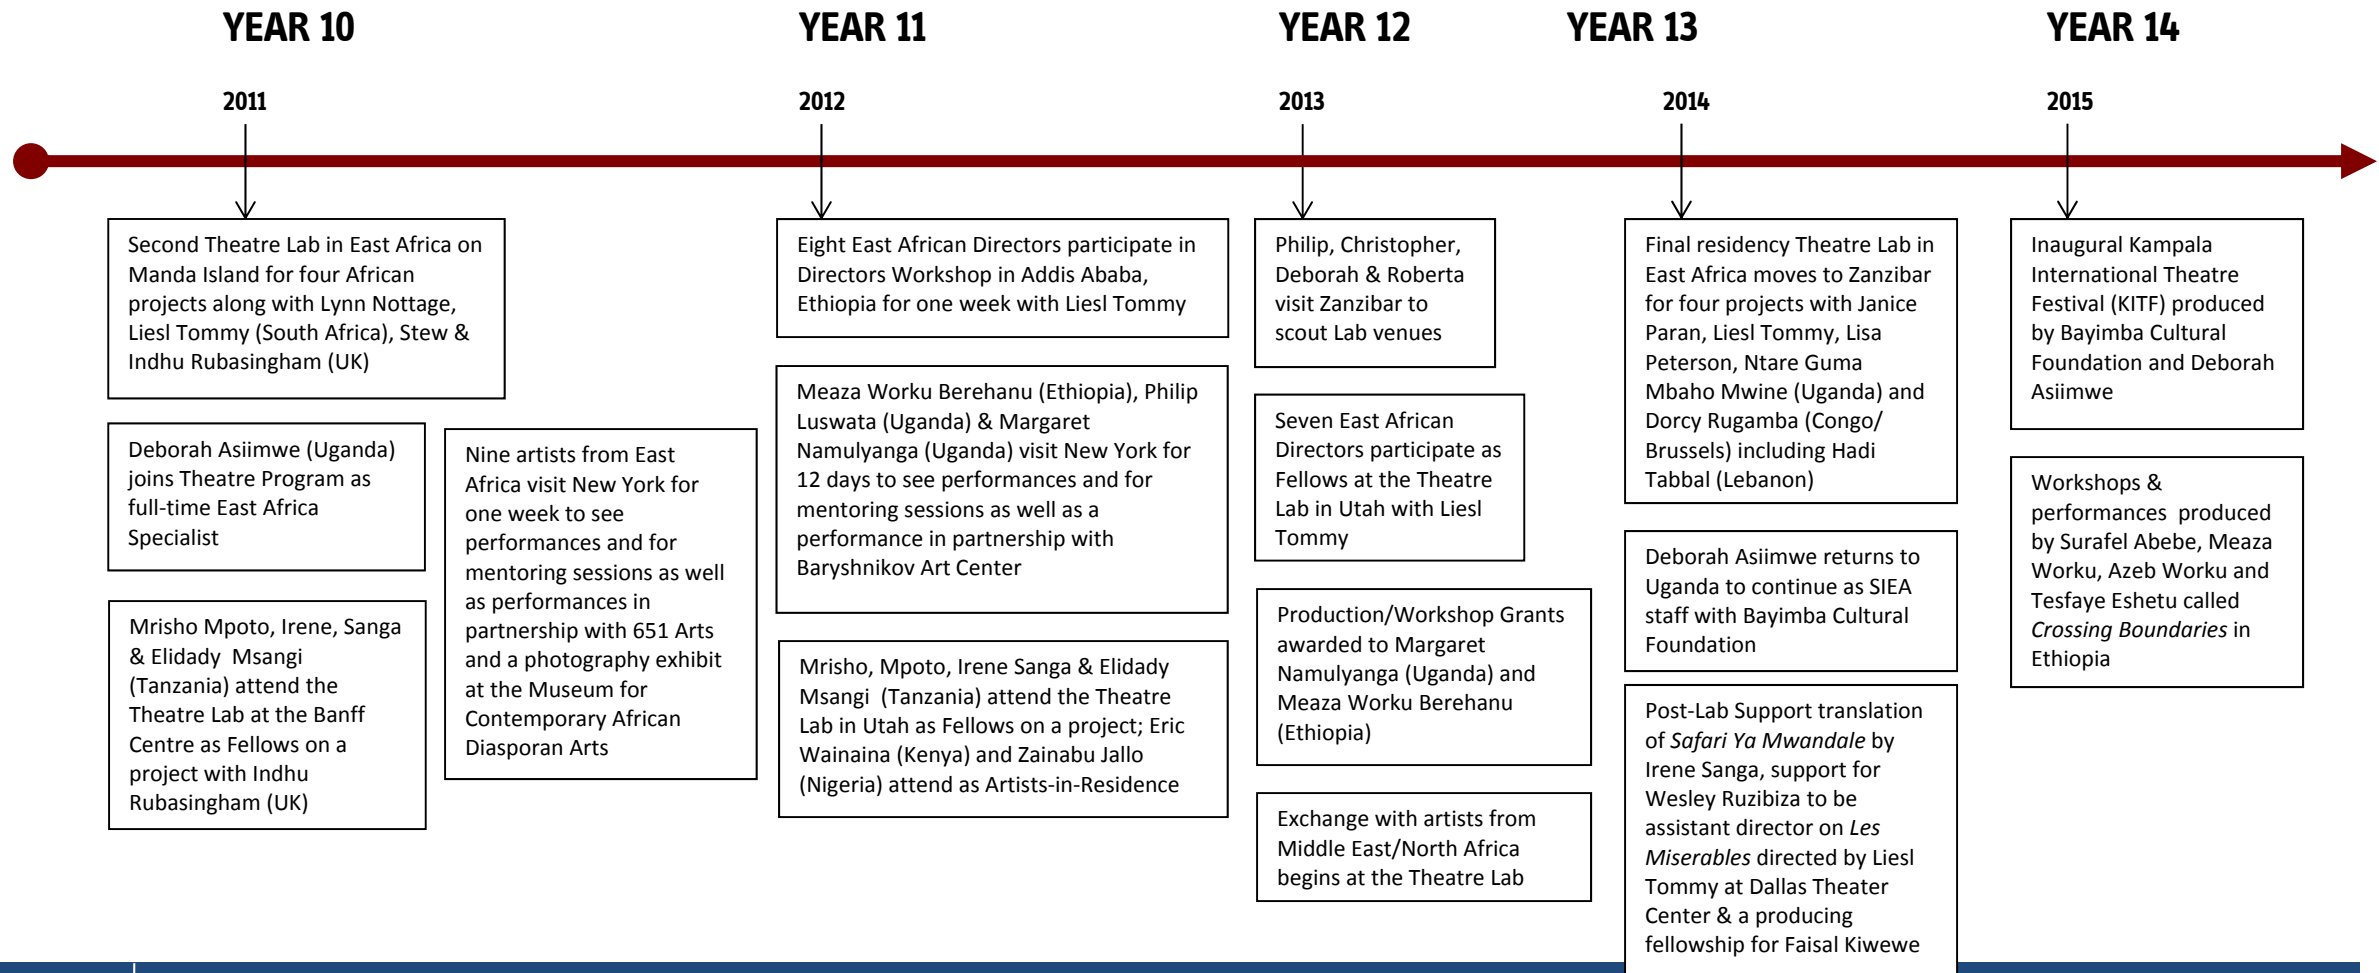

# Sundance Institute East Africa - Timeline & Metrics

METRICS	YEAR 7	YEAR 8	YEAR 9
Total # of Artists	626	139	15
# of Female	259	58	6
# of Male	367	79	9
# of Submissions	60	11	46
# of Fellows	0	3	8
# of Advisors	2	2	2

	YEAR 10	YEAR 11	YEAR 12	YEAR 13	YEAR 14
Total # of Artists	12	8	8	11	30
# of Female	7	3	3	7	19
# of Male	5	5	5	4	21
# of Submissions	59	65	invitation only	38	10
# of Fellows	4	8	8	6	12
# of Advisors	5	1	1	5	n/a