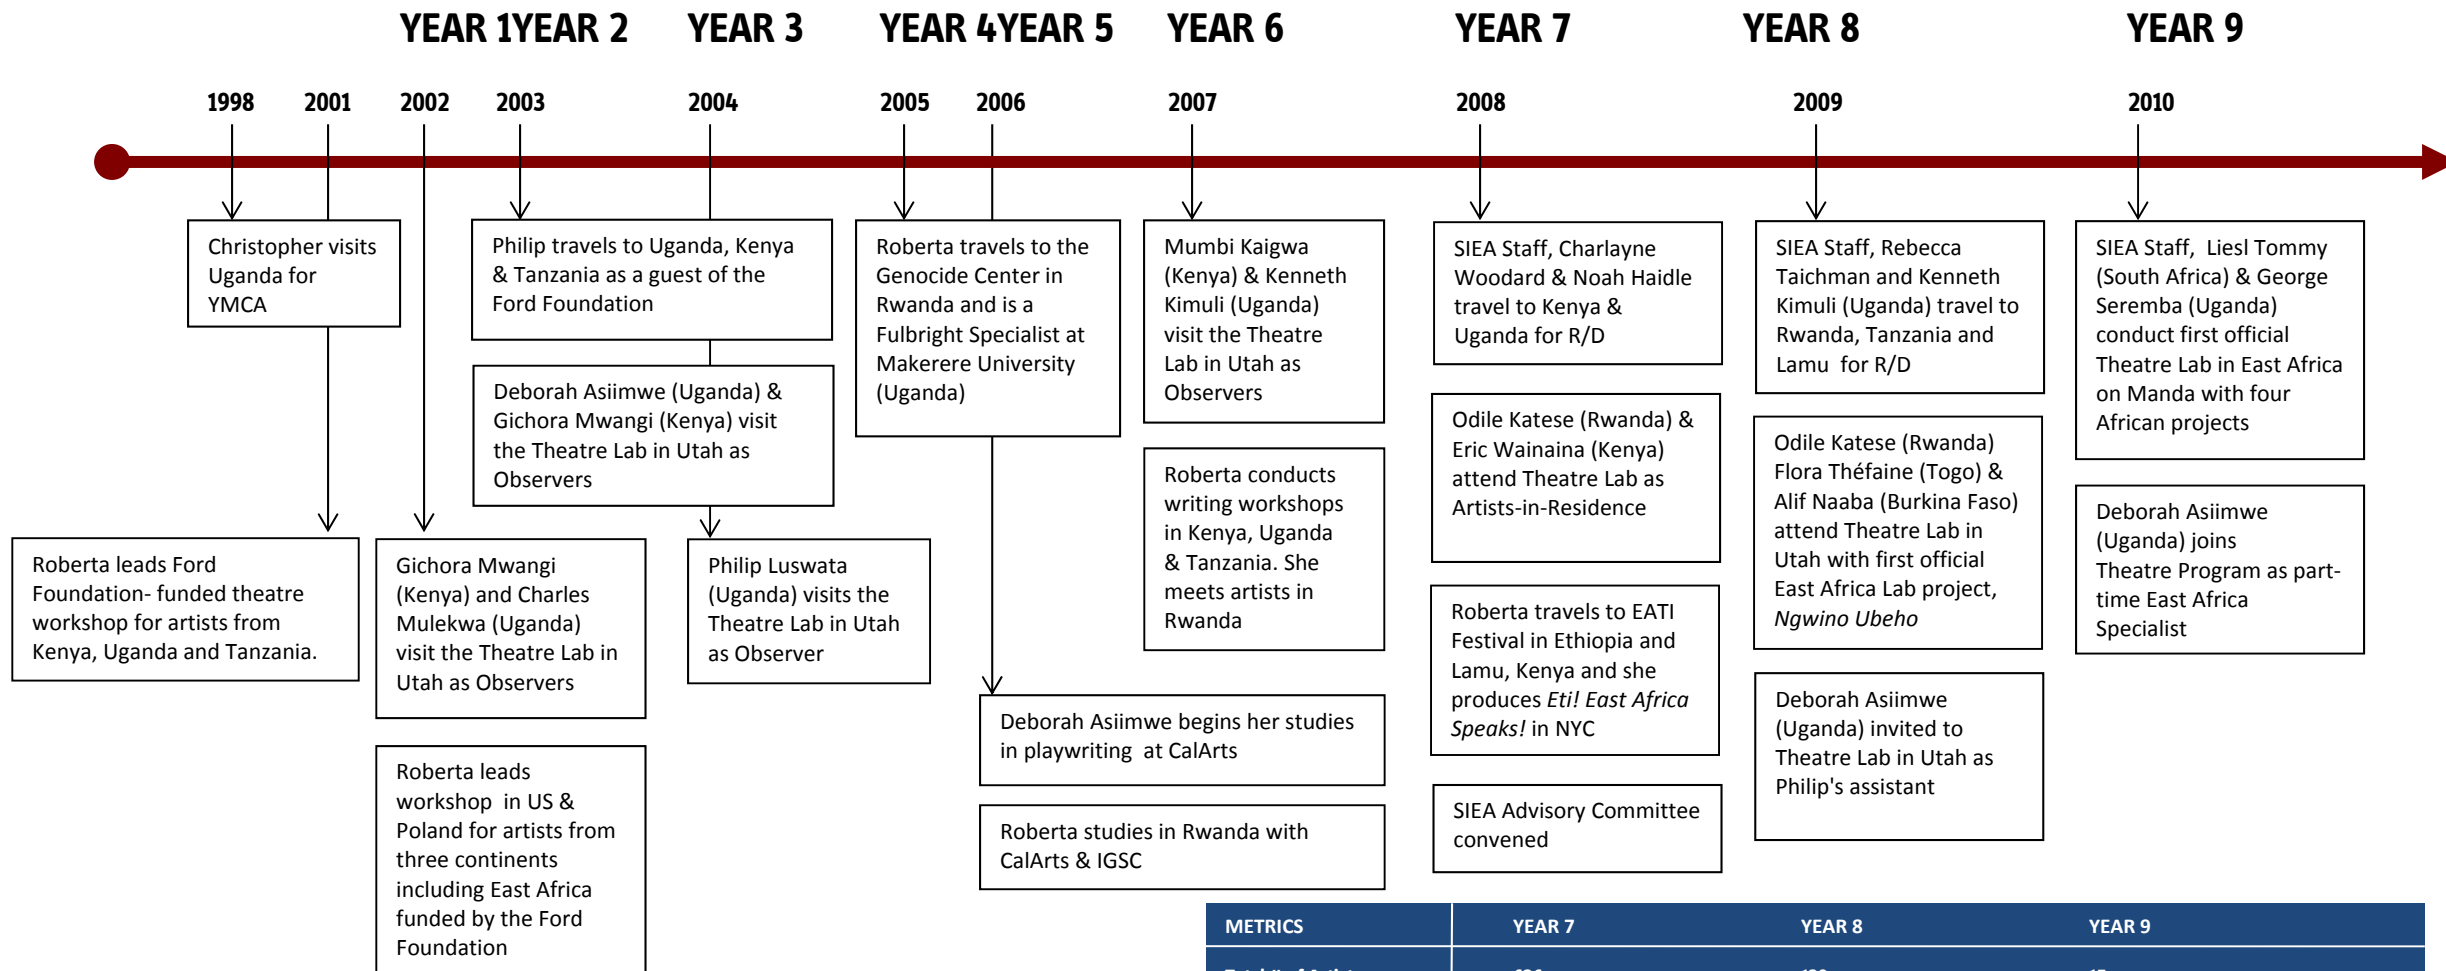

# Sundance Institute East Africa - Timeline & Metrics

METRICS	YEAR 7	YEAR 8	YEAR 9
Total # of Artists	626	139	15
# of Female	259	58	6
# of Male	367	79	9
# of Submissions	60	11	46
# of Fellows	0	3	8
# of Advisors	2	2	2

	YEAR 10	YEAR 11	YEAR 12	YEAR 13	YEAR 14
Total # of Artists	12	8	8	11	30
# of Female	7	3	3	7	19
# of Male	5	5	5	4	21
# of Submissions	59	65	invitation only	38	10
# of Fellows	4	8	8	6	12
# of Advisors	5	1	1	5	n/a